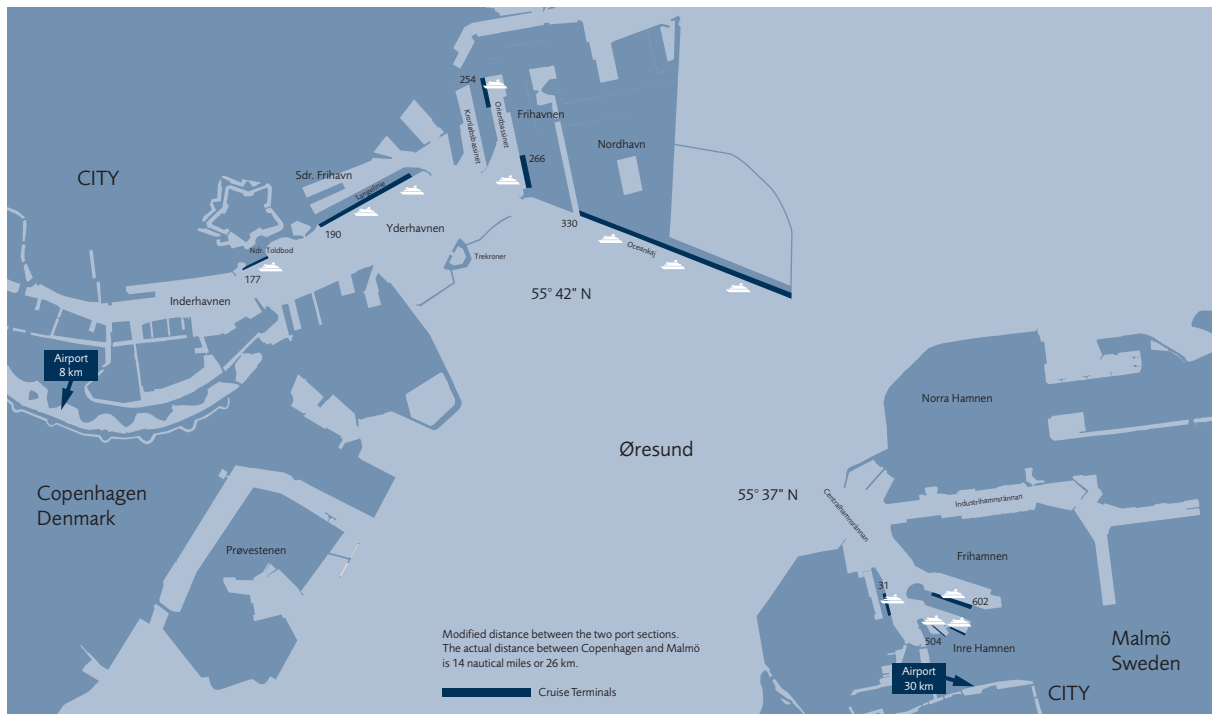

## COPENHAGEN DOCKING INFORMATION

Quay	(no)	Quay length (m)	Water depth (m)	Ship draft (m)	LOA (m)
Oceankaj	(330-334)	1.100	10.5	–	>300
Nordre Toldbod	(177)	225	7.4	7.1	200
Langelinie	(190)	710	10.0 + 9.1	9.7 + 8.8	>300
<b>Freeport:</b>					
Orientkaj	(252+254)	520	9.5	9.2	190 + 300
Levantkaj	(266)	400	9.5	9.2	>300

Its early in the morning and three cruise vessels have docked at Oceankaj. In background the cruise vessel Aidacara are on route to beautiful Langelinie.